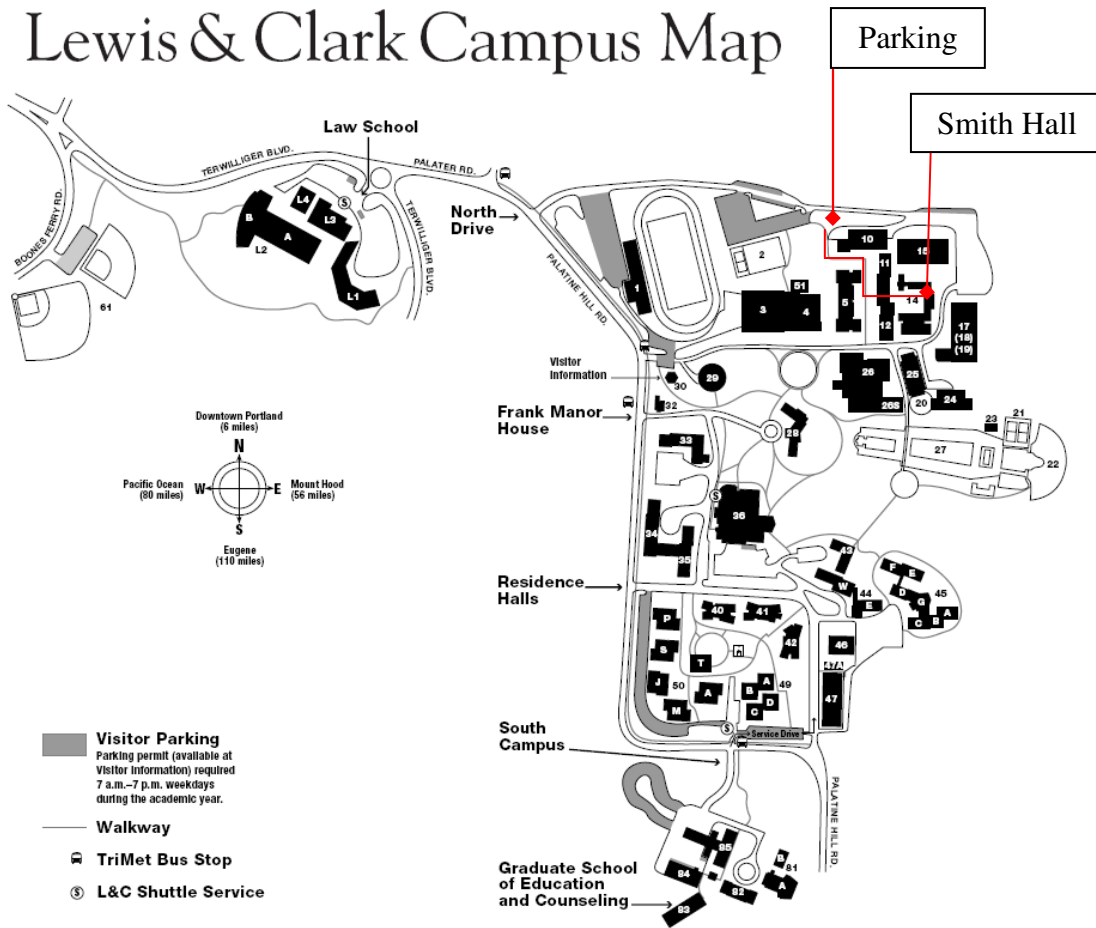

# Lewis & Clark Campus Map

## Buildings and Features

- 1 Griswold Stadium
- 2 Tennis Courts
- 3 Pamplin Sports Center
- 4 Zehntbauer Swimming Pavilion
- 5 J.R. Howard Hall
- 10 Evans Music Center
- 11 Biology-Psychology
- 12 BoDine
- 14 Albany Quadrangle (includes Smith Hall)
- 15 Fir Acres Theatre
- 17 Olin Center for Physics and Chemistry
- 18 Greenhouse (access through Olin)
- 19 Telescope (access through Olin)
- 20 Alumni Circle
- 21 Tennis Court
- 22 Rose Garden
- 23 Outdoor Pool and Dressing Pavilion
- 24 Fields Center for the Visual Arts
- 25 Miller Center for the Humanities
- 26 Watzek Library
- 26S Hoffman Gallery of Contemporary Art

- 27 Estate Gardens
- 28 Frank Manor House
- 29 Flanagan Chapel
- 30 Campus Safety
- 32 Gatehouse
- 36 Templeton Campus Center
- 46 McAfee
- 47 Facilities Services
- 47A Facilities Services Administration
- 51 Heating and Cooling Plant
- 61 Huston Sports Complex
- 61A South Chapel
- 61B South Chapel Annex
- 82 Corbett House
- 83 Rogers Hall
- 84 Sequoia
- 85 Conference Center

## Law School

- LL1 Legal Research Center
- L2A Boley Law Library
- L2B Wood Hall
- L3 McCarty Classroom Complex
- L4 Gantenbein